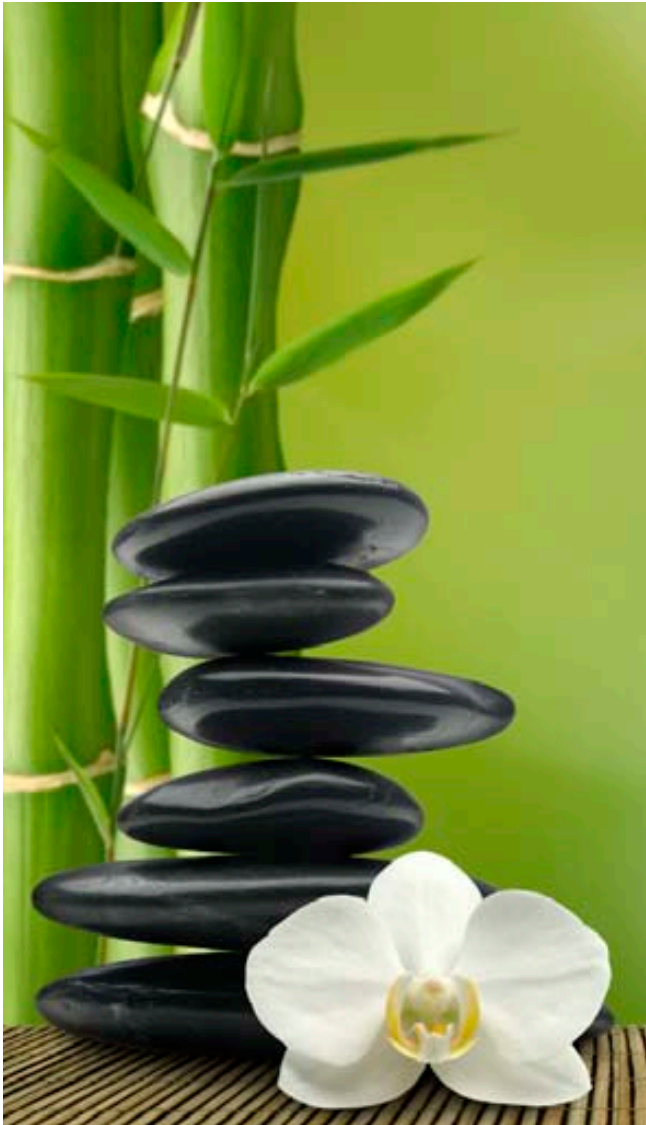

**VIGOR GEMS &
JEWELLERY**

Chakra Stone Set (Tumble)

The diameter of the products is around 15 to 30 mm and width is around 7 to 20 mm, it can make by Red Jasper, Carnelian, Yellow Jade, Green Aventurine, Sodalite Rose Quartz, and Amethyst.

Toe Stone (Flat)

The size of the product is about 22 * 30 mm; it can make by Red Jasper, Rose Quartz, Black Onyx, Green Aventurine, Yellow Jade, Sodalite, Carnelian, Rainbow Fluorite, Crystal, and Tiger Eye.

Chakra Stone Set

Seven stones available .

- MOQ : 300 set
- Price : USD 2.00 /set

Toe Stone

Sodalite, Yellow Jade, and Green Aventurine are shown.

- MOQ: 300 set
- Price :
 - Red Jasper, Rose Quartz, Black Onyx, Green Aventurine, Yellow Jade, Sodalite, Carnelian, Rainbow Fluorite; USD 0.6/pc
 - Crystal, and Tiger Eye; USD 1.0 / pc

VIGOR GEMS & JEWELLERY

Palm Stone (Double-Sided)

The size of products are 22x30 mm, 30x40 mm, 40x50 mm, it can make by Rose Quartz, Red Jasper, Zebra Jasper, Golden Sand Stone, Green Aventurine, Red Aventurine, Green Lace, Black Onyx, New Jade, Tiger Eye, and Crystal.